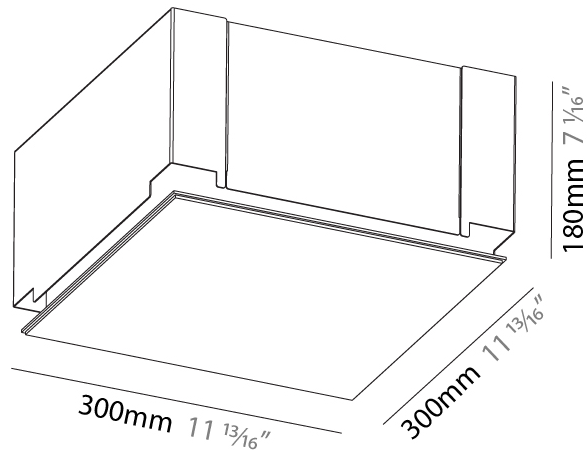

PHYSICAL

Shape: Square
Length (mm): 300
Length (in): 11 ¹³/₁₆"
Width (mm): 300
Width (in): 11 ¹³/₁₆"
Height (mm): 180
Height (in): 7 ¹/₁₆"
Ceiling Thickness (mm): 10 / 12.5 / 15 / 25 / 30
Ceiling Thickness (in): 3/8 or 1/2 or 9/16 or 1 or 1 3/16
Min. Recessing Depth (mm): 200
Min. Recessing Depth (in): 7 ⁷/₈"
Light Distribution: Direct
Diffuser: PMMA - Opal
Fixture Finish: SSR / BKV / CWI / CRY / HAB / UFT / ITA / RUA / FTG / MYG / LOD / PUS / FRO / FUP / KIA / POP / BLS / SPG / MEY / GOH / GUM / CHC / COM / ABZ / JAG / OBR / MOS / ROR
Fixture Material: Extruded Aluminum / Steel
Cut-out Measurements: 335mm 13 3/16" x 335mm / 13 3/16"
Upon Request: Unique Sizes Unique Ceiling Thickness Unique Mounting Depth Spot Inserts

ELECTRICAL

Lamp Type: LED (Zhaga Standard)
Input Wattage (W): 12.4
Total Output Wattage (W): 10.8
Dimming: Tri-Mode (Non-Dimming and Phase Dimming (120Vac only) and 0-10V Dimming)
Driver Included: Yes
Driver Location: Integrated
Driver Type: Constant Current - Universal
Driver Class: Class 2
Input Voltage (V): 120 - 277
Constant Current (MA): 350

LED

Color Temperature (°K): 3000 / 3500 / 4000
Max. Delivered Lumen (lm): 850 / 902 / 920
CRI: >80 CRI
Efficiency (%): 65% (5mm Perspex)
Lamp Life (hrs): 50000
Upon Request: RGB-W Tunable White Special Color Temperature CRI90

OPTICAL

RATINGS AND CERTIFICATIONS

Certified By: Certified for North American Standards
IP rating: IP20